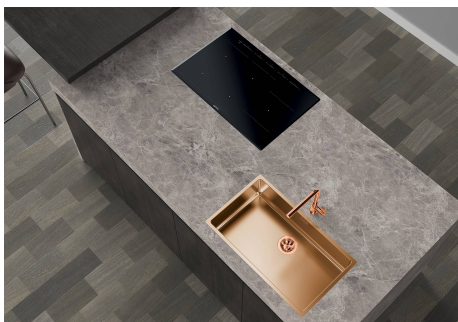

Intaglio per il troppo-pieno
Recess for housing the over-flow

- Built-in cut out for FTS – Foratura per installazione FTS

GALLERY