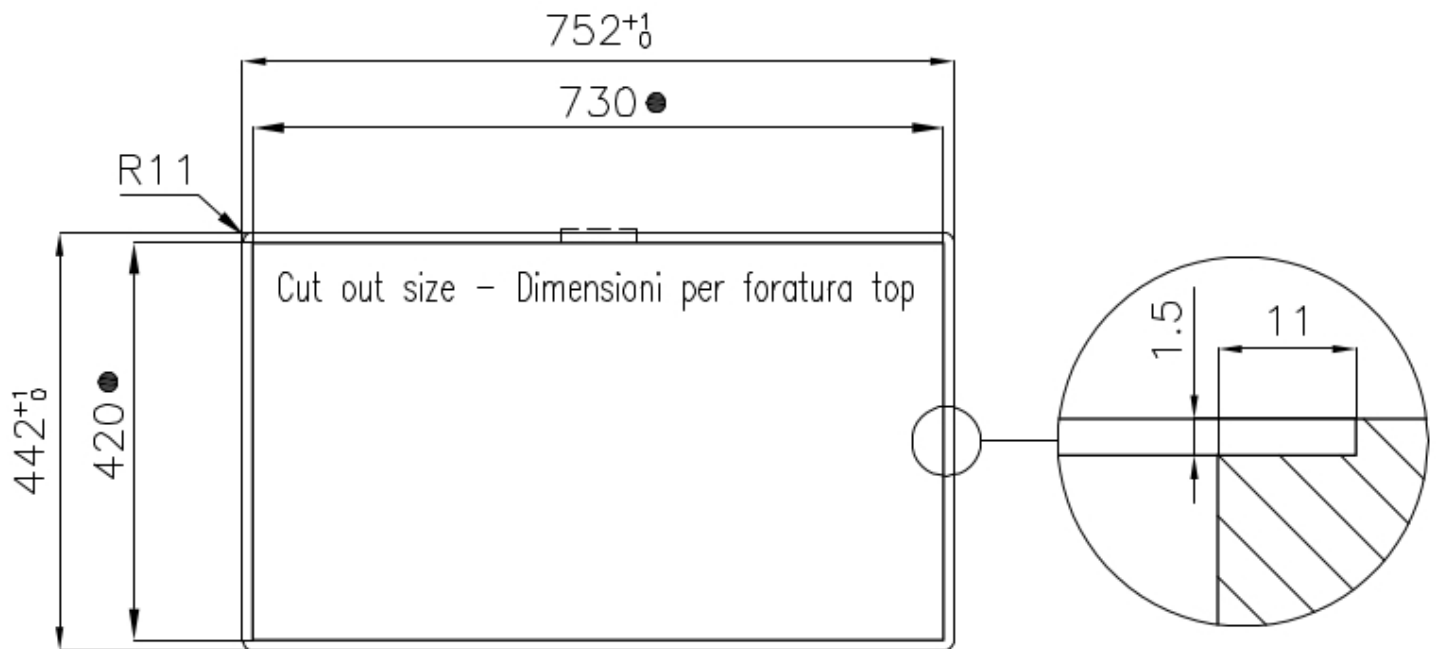

Coloring Brandy

Base 80 cm

Dimensions 750 x 440 mm

Bowl dimension 710 x 400 mm

Width 75 cm

Built-in hole

[View technical data sheet](#)

Number of bowls

Small radius

Bowls with squared shapes with a modern design and an increased capacity, for a minimal aesthetics connected with an extreme practicality.

TECHNICAL DATA

Intaglio per il troppo-pieno
Recess for housing the over-flow