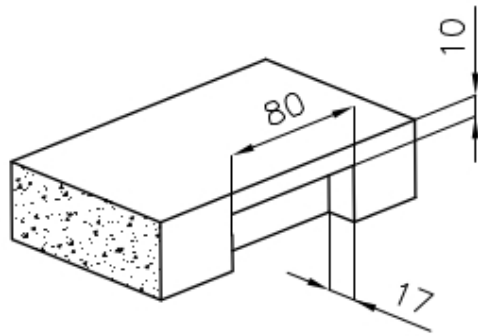

Coloring Brandy

Base 80 cm

Dimensions 750 x 440 mm

Bowl dimension 710 x 400 mm

Width 75 cm

Built-in hole

[View technical data sheet](#)

Number of bowls

3,5" drain

FEATURES

Basket 3,5" waste fitting

The drain is equipped with a large 3.5" drain, with the practical basket cap that prevents the discharge of solid parts.

BRANDY

The Brandy finish is obtained by treating steel with a physical process called PVD (Physical Vacuum Deposition) which deposits particles of noble metals on the surface. The result is a unique and refined aesthetic effect, and an improvement of the mechanical properties of the steel which is more resistant to impact and scratches.

High thickness

1mm thick steel. A significant thickness, which guarantees the maximum sturdiness and durability.

Perimetral overflow

The overflow is always a security on the Foster sinks that prevents the overflow of water in case of oversights. The perimeter drain solution improves aesthetics thanks to its square and essential shape.

Small radius

Bowls with squared shapes with a modern design and an increased capacity, for a minimal aesthetics connected with an extreme practicality.

TECHNICAL DATA

Intaglio per il troppo-pieno
Recess for housing the over-flow