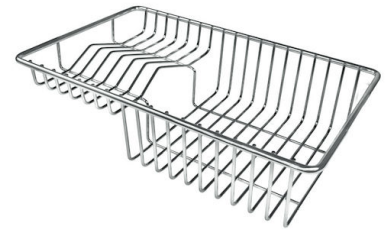

3,5" drain

FEATURES

Basket 3,5" waste fitting

The drain is equipped with a large 3.5" drain, with the practical basket cap that prevents the discharge of solid parts.

BRANDY

The Brandy finish is obtained by treating steel with a physical process called PVD (Physical Vacuum Deposition) which deposits particles of noble metals on the surface. The result is a unique and refined aesthetic effect, and an improvement of the mechanical properties of the steel which is more resistant to impact and scratches.

Small radius

Bowls with squared shapes with a modern design and an increased capacity, for a minimal aesthetics connected with an extreme practicality.

TECHNICAL DATA

Intaglio per il troppo-pieno
Recess for housing the over-flow

- Built-in cut out for FTS – Foratura per installazione FTS

GALLERY

OPTIONAL ACCESSORIES

Cestello inox
8612 000

Glass chopping board
8631 300

HPDE Chopping board
8657 001

HPDE Twin chopping board
8644 101

Stainless steel plate rack
8100 154

Stainless steel plate rack
8100 303
* only in combination with the accessory
8644 101

Stainless steel plate rack
8100 201

White bowl
8153 100

Black grid
8100 617

Graters kit with ring-holder and food collection tray